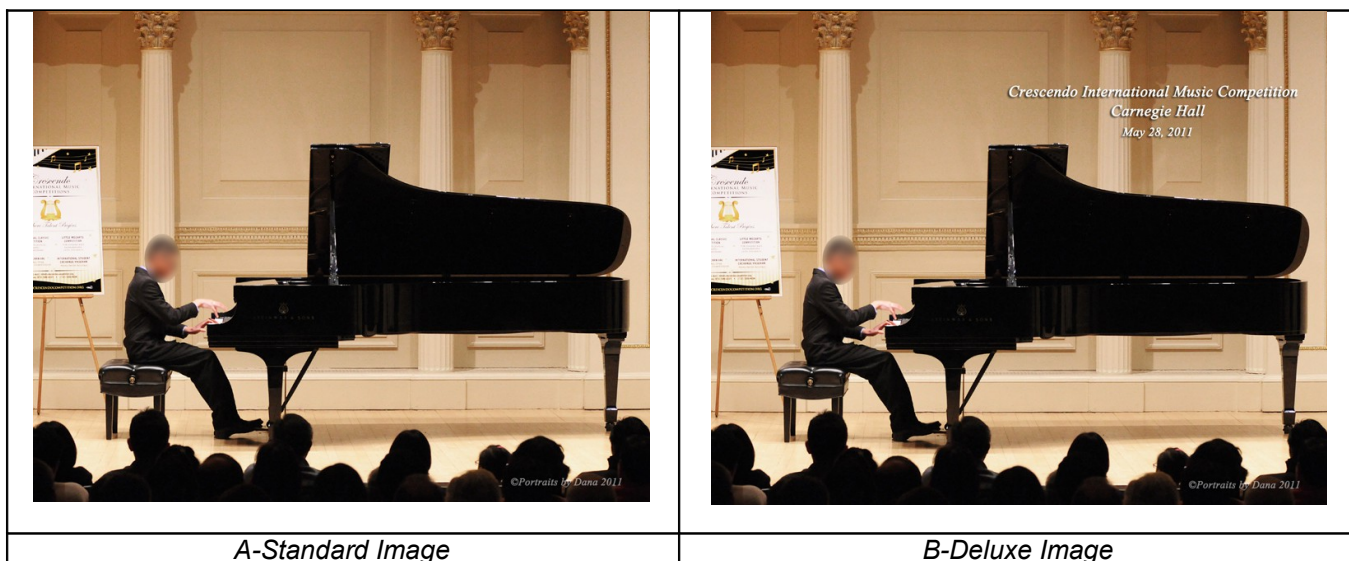

Student's face blurred intentionally.

Dear Teachers & Parents:

The 2019 Elite Music Competition will be held at WEILL RECITAL HALL at Carnegie Hall on January 22nd, February 18th & 24th, March 3rd, 9th, 16th & 23rd, and April 7th.

Elite Music has arranged for an authorized photographer to be available to take photographs of each performer.

NO PICTURE TAKING IS PERMITTED INSIDE CARNEGIE HALL, EXCEPT BY CARNEGIE HALL- AUTHORIZED PHOTOGRAPHERS.

NO ORDERS ARE ALLOWED TO BE TAKEN THE DAY OF RECITAL.
ORDERS RECEIVED AFTER April 15th WILL BE SUBJECT TO A $15 LATE FEE.

WE REQUIRE A SEPARATE FORM FOR EACH STUDENT'S PERFORMANCE FOR WHICH AN ORDER IS PLACED. (You may photo copy the order form.)

Note to Parents:

Please advise your children of the following:

Photographs of the students will be taken from the back of the auditorium (one pose/one angle only) **during** their performance.

Please ask students to COMPLETELY PULL BACK HAIR & BANGS away from their face. The photographer needs to see student's profile for acceptable photo.

Photographer is not responsible for unsatisfactory photos where students do not COMPLETELY PULL HAIR BACK OFF FACE. No Refunds are given.

***IMPORTANT- STUDENT GROUP PHOTOS

To expedite the Group Photos, we ask that **IMMEDIATELY** following the end of the recital, guests kindly obey the instructions given by Alla Iovel.

Parents and guests will be asked to **REMAIN SEATED**, so photography can begin promptly.

Student Group Photos are limited to the time restraints of the Weill Recital Hall. The authorized photographer is the only person allowed to photograph from the rear of the auditorium.

PLEASE DO NOT STAND UP as this will interfere with the photography!

Thank you in advance for your assistance in helping to expedite the taking of these group photos in an efficient manner.

If you have any questions please email: portraitsbydana@hotmail.com
(Refer to email Subject as Elite Music- Carnegie Recital)

Allow 6 to 8 weeks to receive your order.